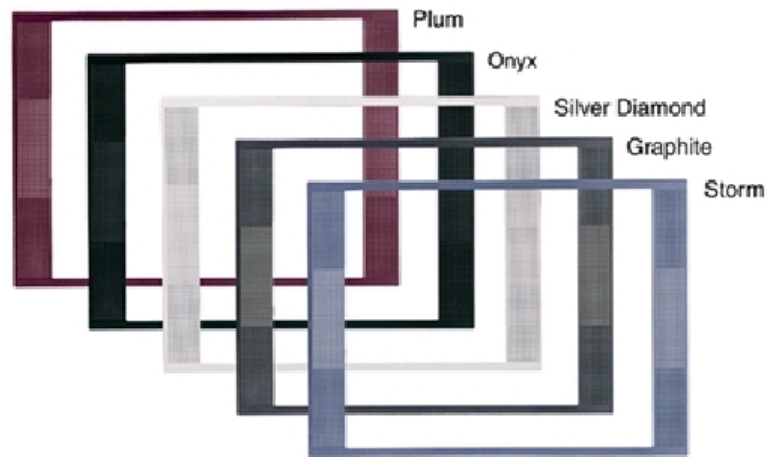

RCA

SCENIUM

D34W135D

34" (Diagonal) TruFlat™ 16x9
HDTV Monitor w/ Integrated DVD
(Optional Clip'On and Stand^{1^})

Features

Integrated DVD Player

TruFlat™

Progressive Scan

The TruFlat™ tube is designed to provide a distortion-free viewing experience ideal for HDTV, digital broadcast and emerging applications.

Digitally combines two fields of video into one high-resolution image frame. Creating a smooth film-like appearance.